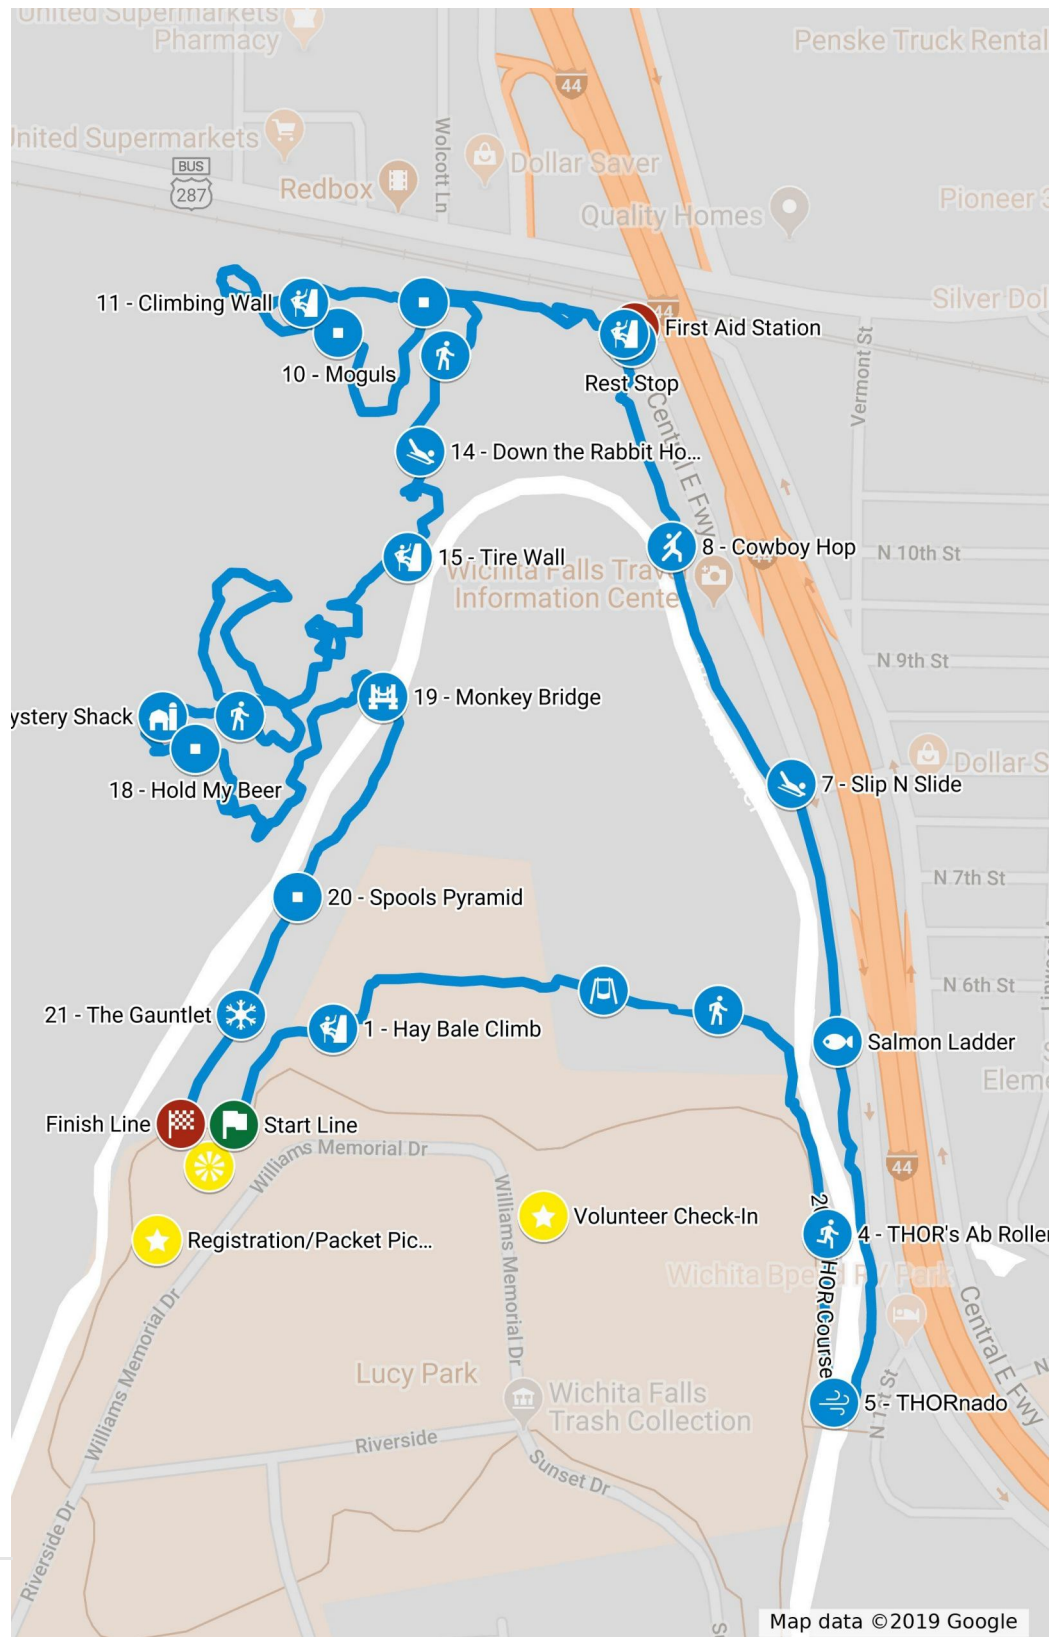

2019 THOR Village & Course Map

2019 THOR Map

-  2019 THOR Course
-  Volunteer Check-In
-  Registration/Packet Pickup
-  THOR Village!
-  Start Line
-  1 - Hay Bale Climb
-  2 - Hamster Crawl
-  3 - Cargo Net Crawl
-  4 - THOR's Ab Roller
-  5 - THORnado
-  Salmon Ladder
-  7 - Slip N Slide
-  8 - Cowboy Hop
-  First Aid Station
-  Rest Stop
-  9 - Cargo Net Climb
-  10 - Moguls
-  11 - Climbing Wall
-  12 - Tire Gauntlet
-  13 - Highway to Heaven
-  14 - Down the Rabbit Hole
-  15 - Tire Wall
-  16 - Blind Pig Bridge
-  17 - Mystery Shack
-  18 - Hold My Beer
-  19 - Monkey Bridge
-  20 - Spools Pyramid
-  21 - The Gauntlet
-  Finish Line

This is the route & obstacle listing for THOR 2019.

Map data © 2019 Google